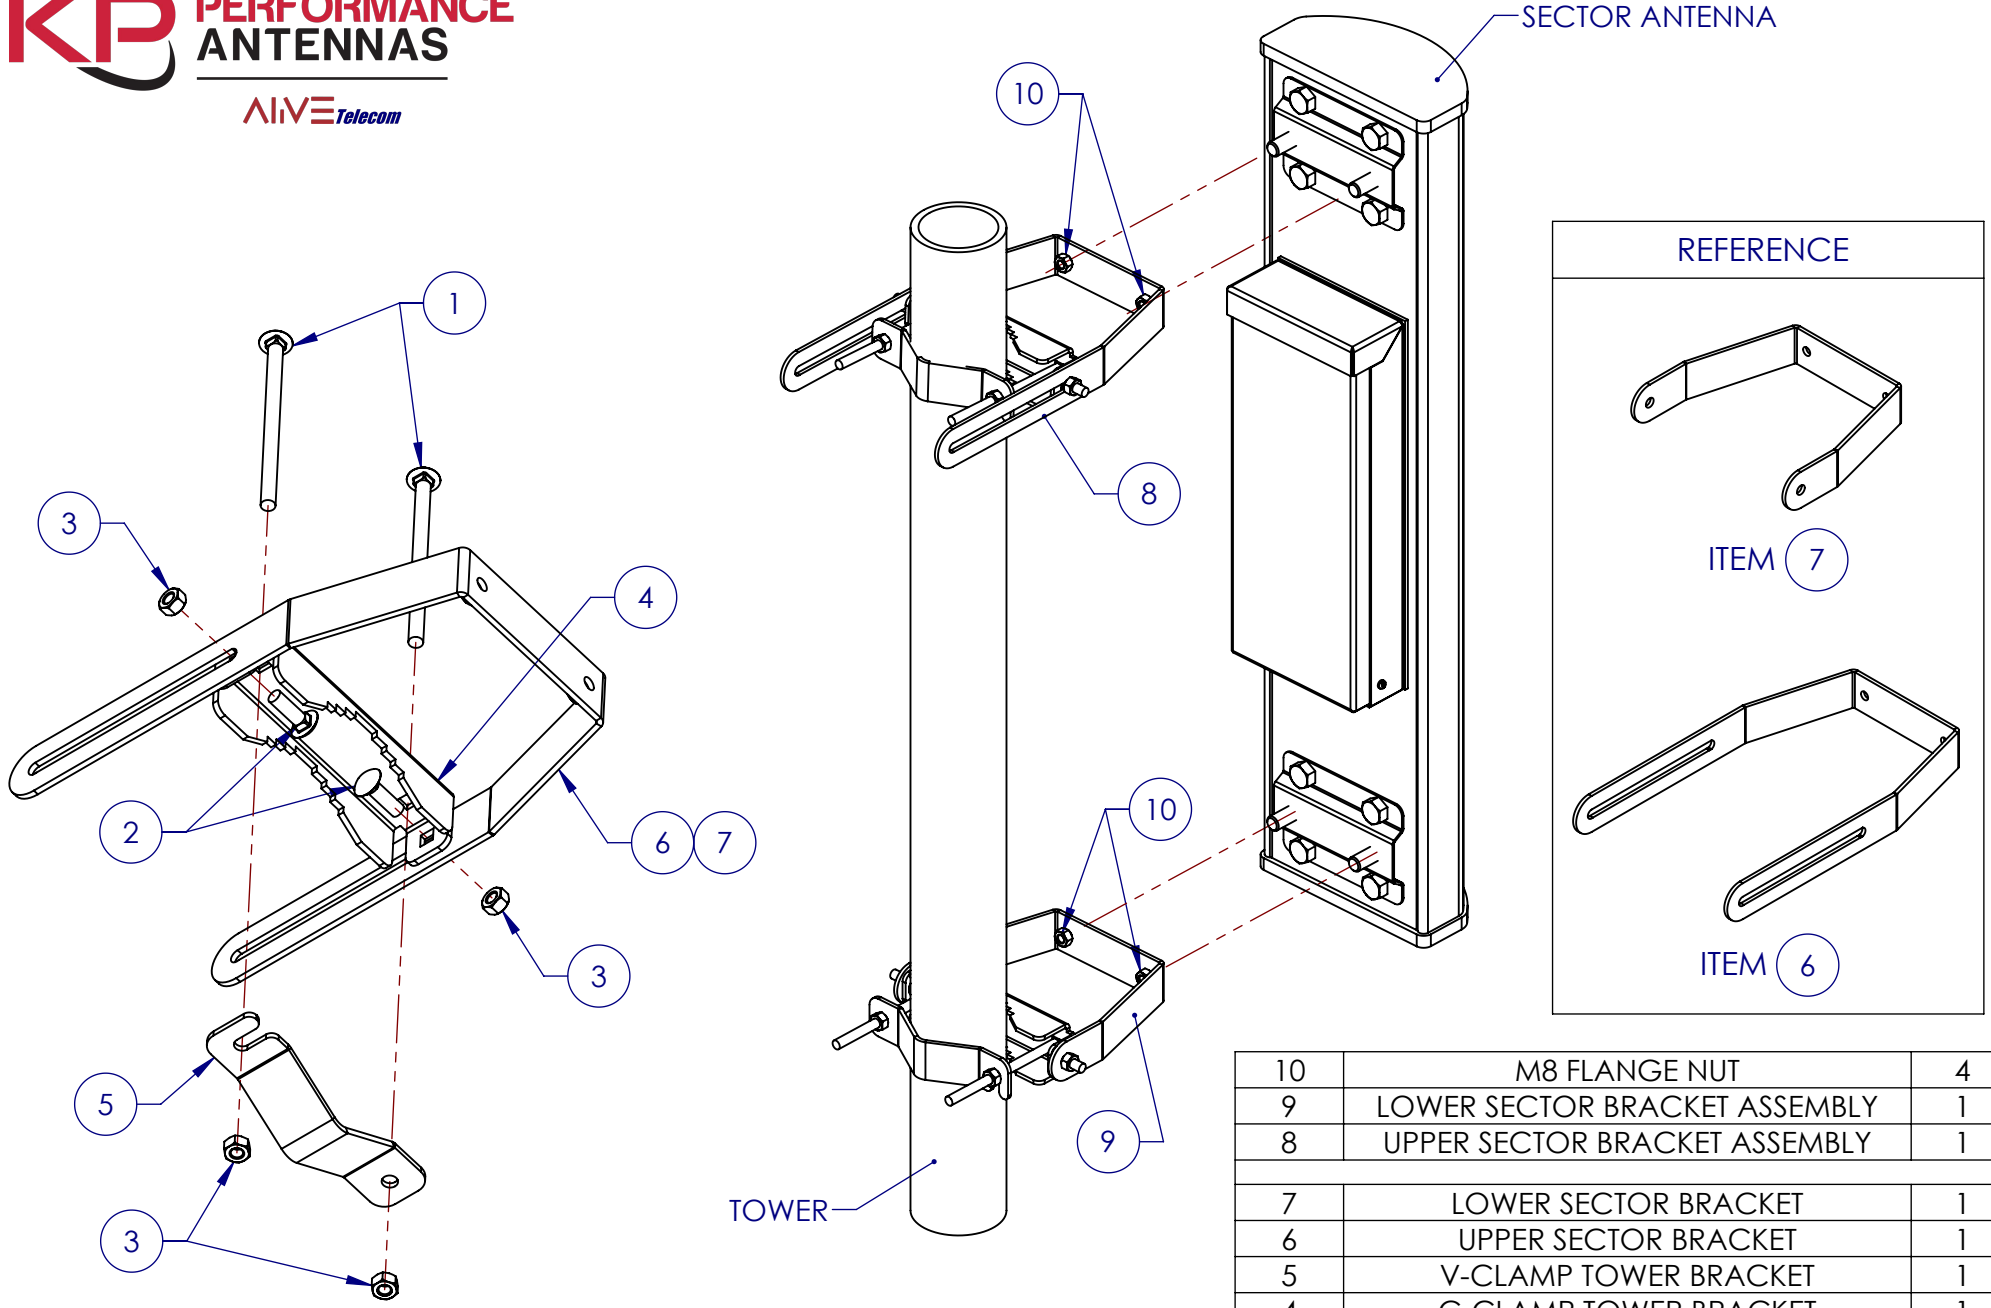

SECTOR ANTENNA MOUNTING BRACKET DIAGRAM

SECTOR BRACKET ASSEMBLY DIAGRAM
 UPPER MOUNTING BRACKET (SHOWN) USE ITEM 6
 LOWER MOUNTING BRACKET USE ITEM 7

10	M8 FLANGE NUT	4
9	LOWER SECTOR BRACKET ASSEMBLY	1
8	UPPER SECTOR BRACKET ASSEMBLY	1
7	LOWER SECTOR BRACKET	1
6	UPPER SECTOR BRACKET	1
5	V-CLAMP TOWER BRACKET	1
4	C-CLAMP TOWER BRACKET	1
3	M8 FLANGE NUT	4
2	M8 X 25 CARRIAGE BOLT	2
1	M8 X 125 CARRIAGE BOLT	2
NO.	DESCRIPTION	QTY