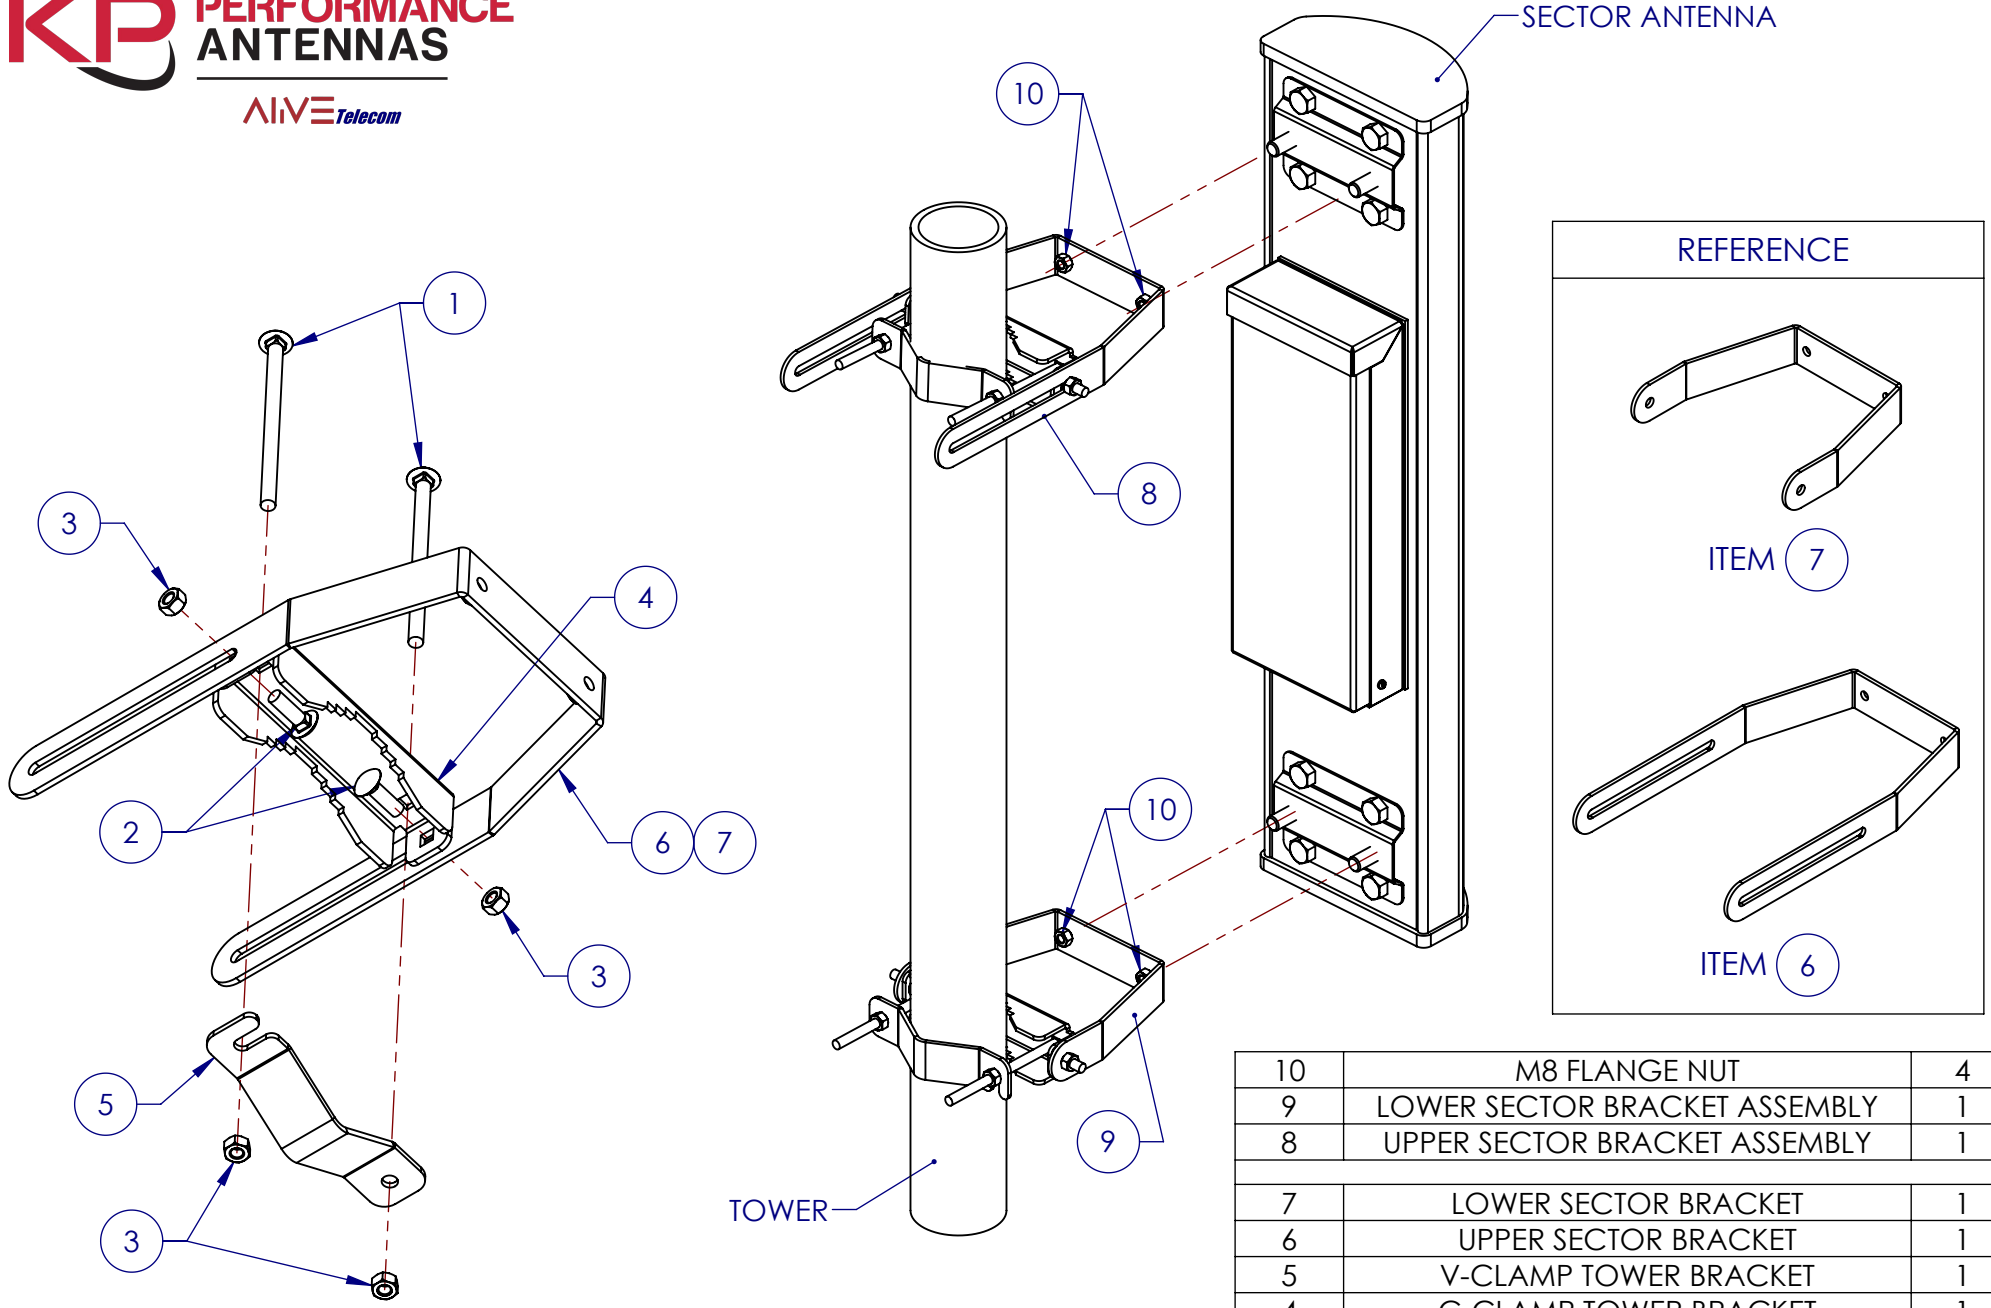

# SECTOR ANTENNA MOUNTING BRACKET DIAGRAM

**SECTOR BRACKET ASSEMBLY DIAGRAM**  
 UPPER MOUNTING BRACKET (SHOWN) USE ITEM 6  
 LOWER MOUNTING BRACKET USE ITEM 7

10	M8 FLANGE NUT	4
9	LOWER SECTOR BRACKET ASSEMBLY	1
8	UPPER SECTOR BRACKET ASSEMBLY	1
7	LOWER SECTOR BRACKET	1
6	UPPER SECTOR BRACKET	1
5	V-CLAMP TOWER BRACKET	1
4	C-CLAMP TOWER BRACKET	1
3	M8 FLANGE NUT	4
2	M8 X 25 CARRIAGE BOLT	2
1	M8 X 125 CARRIAGE BOLT	2
<b>NO.</b>	<b>DESCRIPTION</b>	<b>QTY</b>