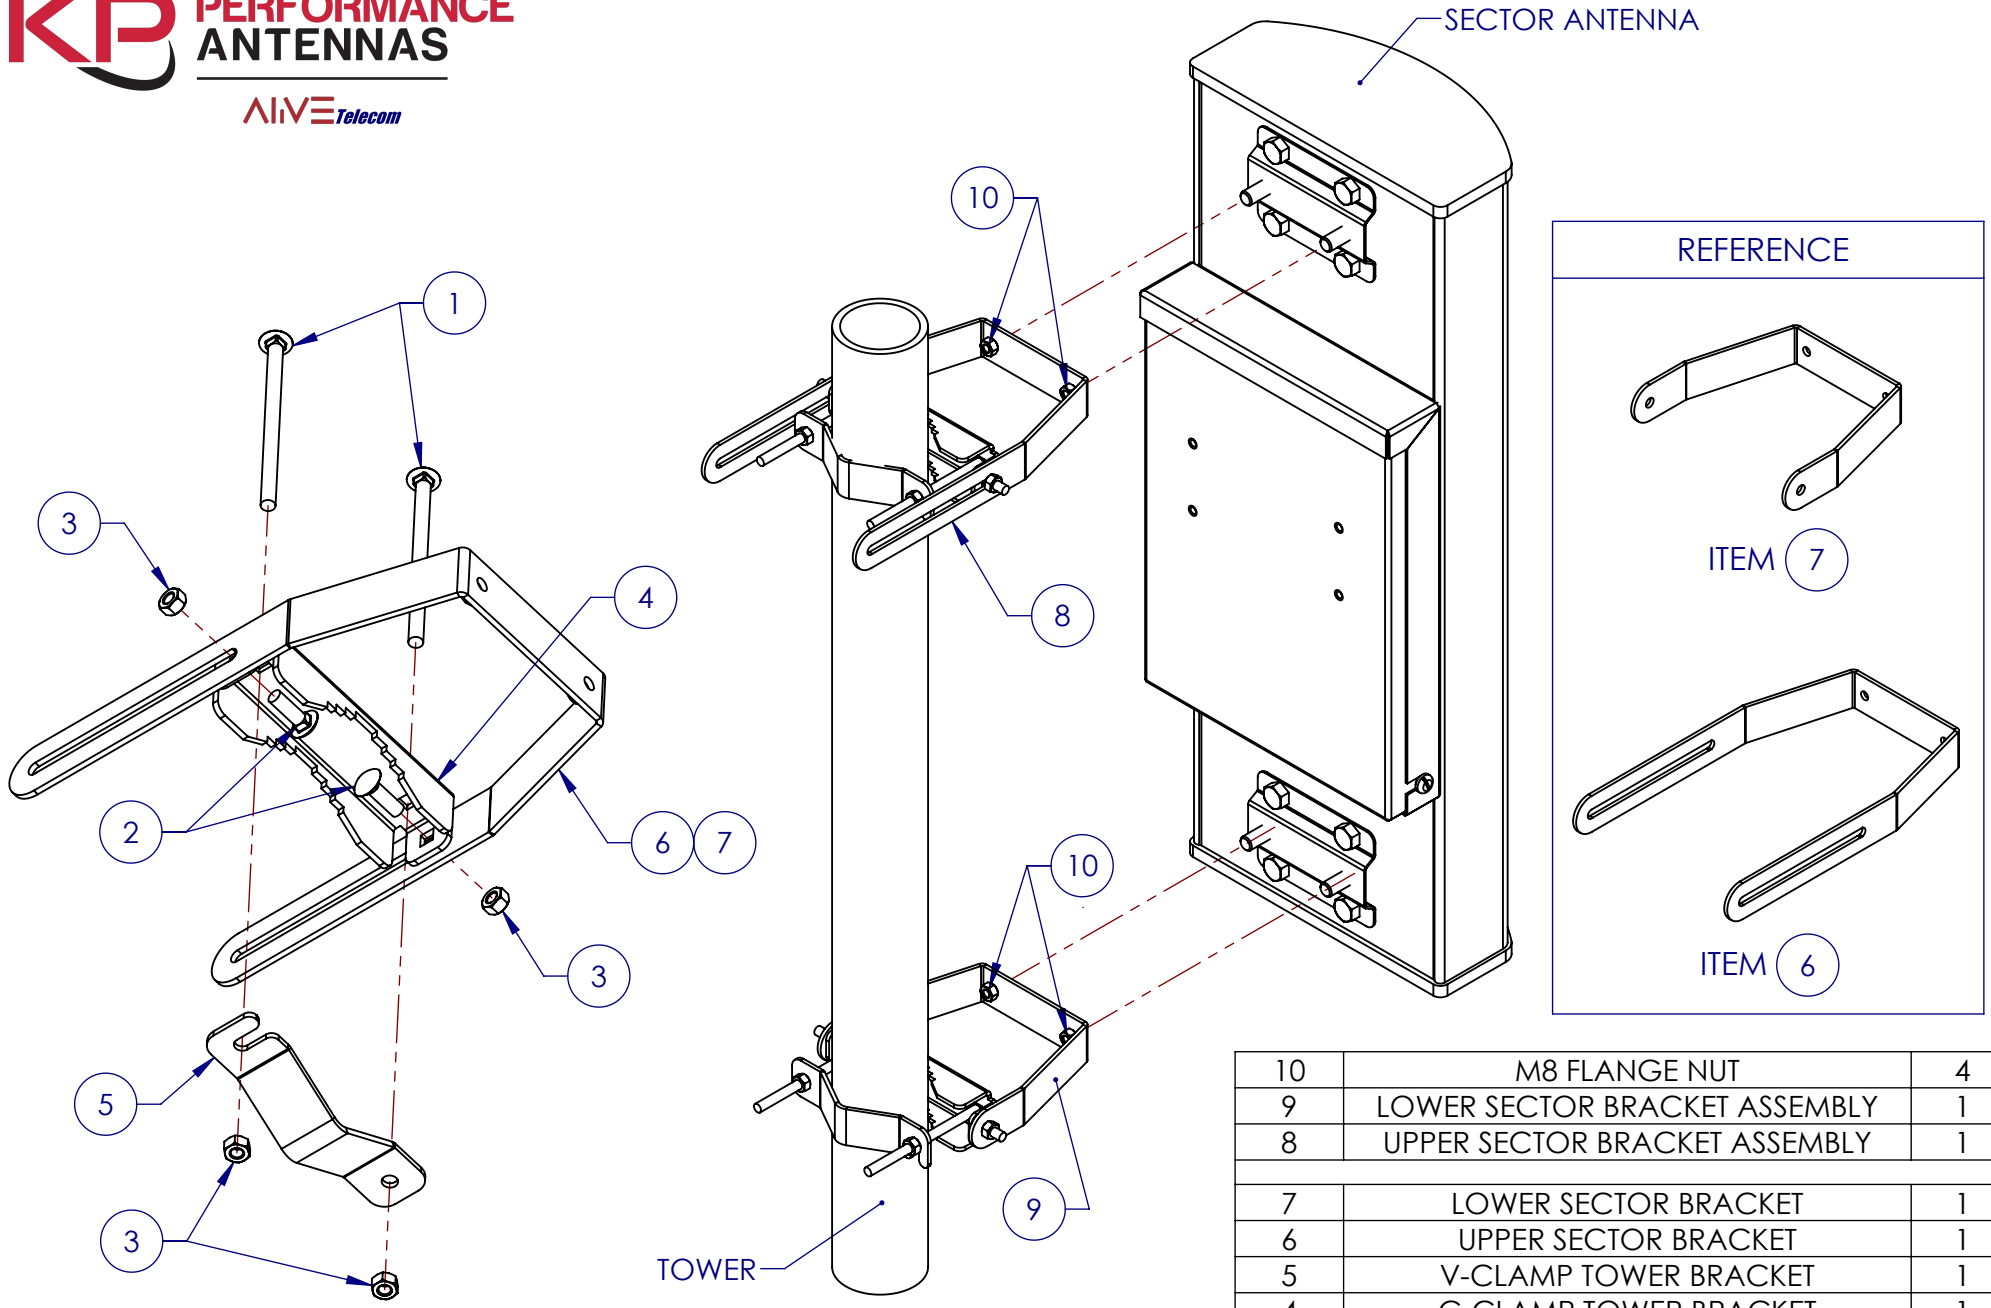

# SECTOR ANTENNA MOUNTING BRACKET DIAGRAM

**SECTOR BRACKET ASSEMBLY DIAGRAM**  
 UPPER MOUNTING BRACKET (SHOWN) USE ITEM 6  
 LOWER MOUNTING BRACKET USE ITEM 7

10	M8 FLANGE NUT	4
9	LOWER SECTOR BRACKET ASSEMBLY	1
8	UPPER SECTOR BRACKET ASSEMBLY	1
7	LOWER SECTOR BRACKET	1
6	UPPER SECTOR BRACKET	1
5	V-CLAMP TOWER BRACKET	1
4	C-CLAMP TOWER BRACKET	1
3	M8 FLANGE NUT	4
2	M8 X 25 CARRIAGE BOLT	2
1	M8 X 125 CARRIAGE BOLT	2
<b>NO.</b>	<b>DESCRIPTION</b>	<b>QTY</b>