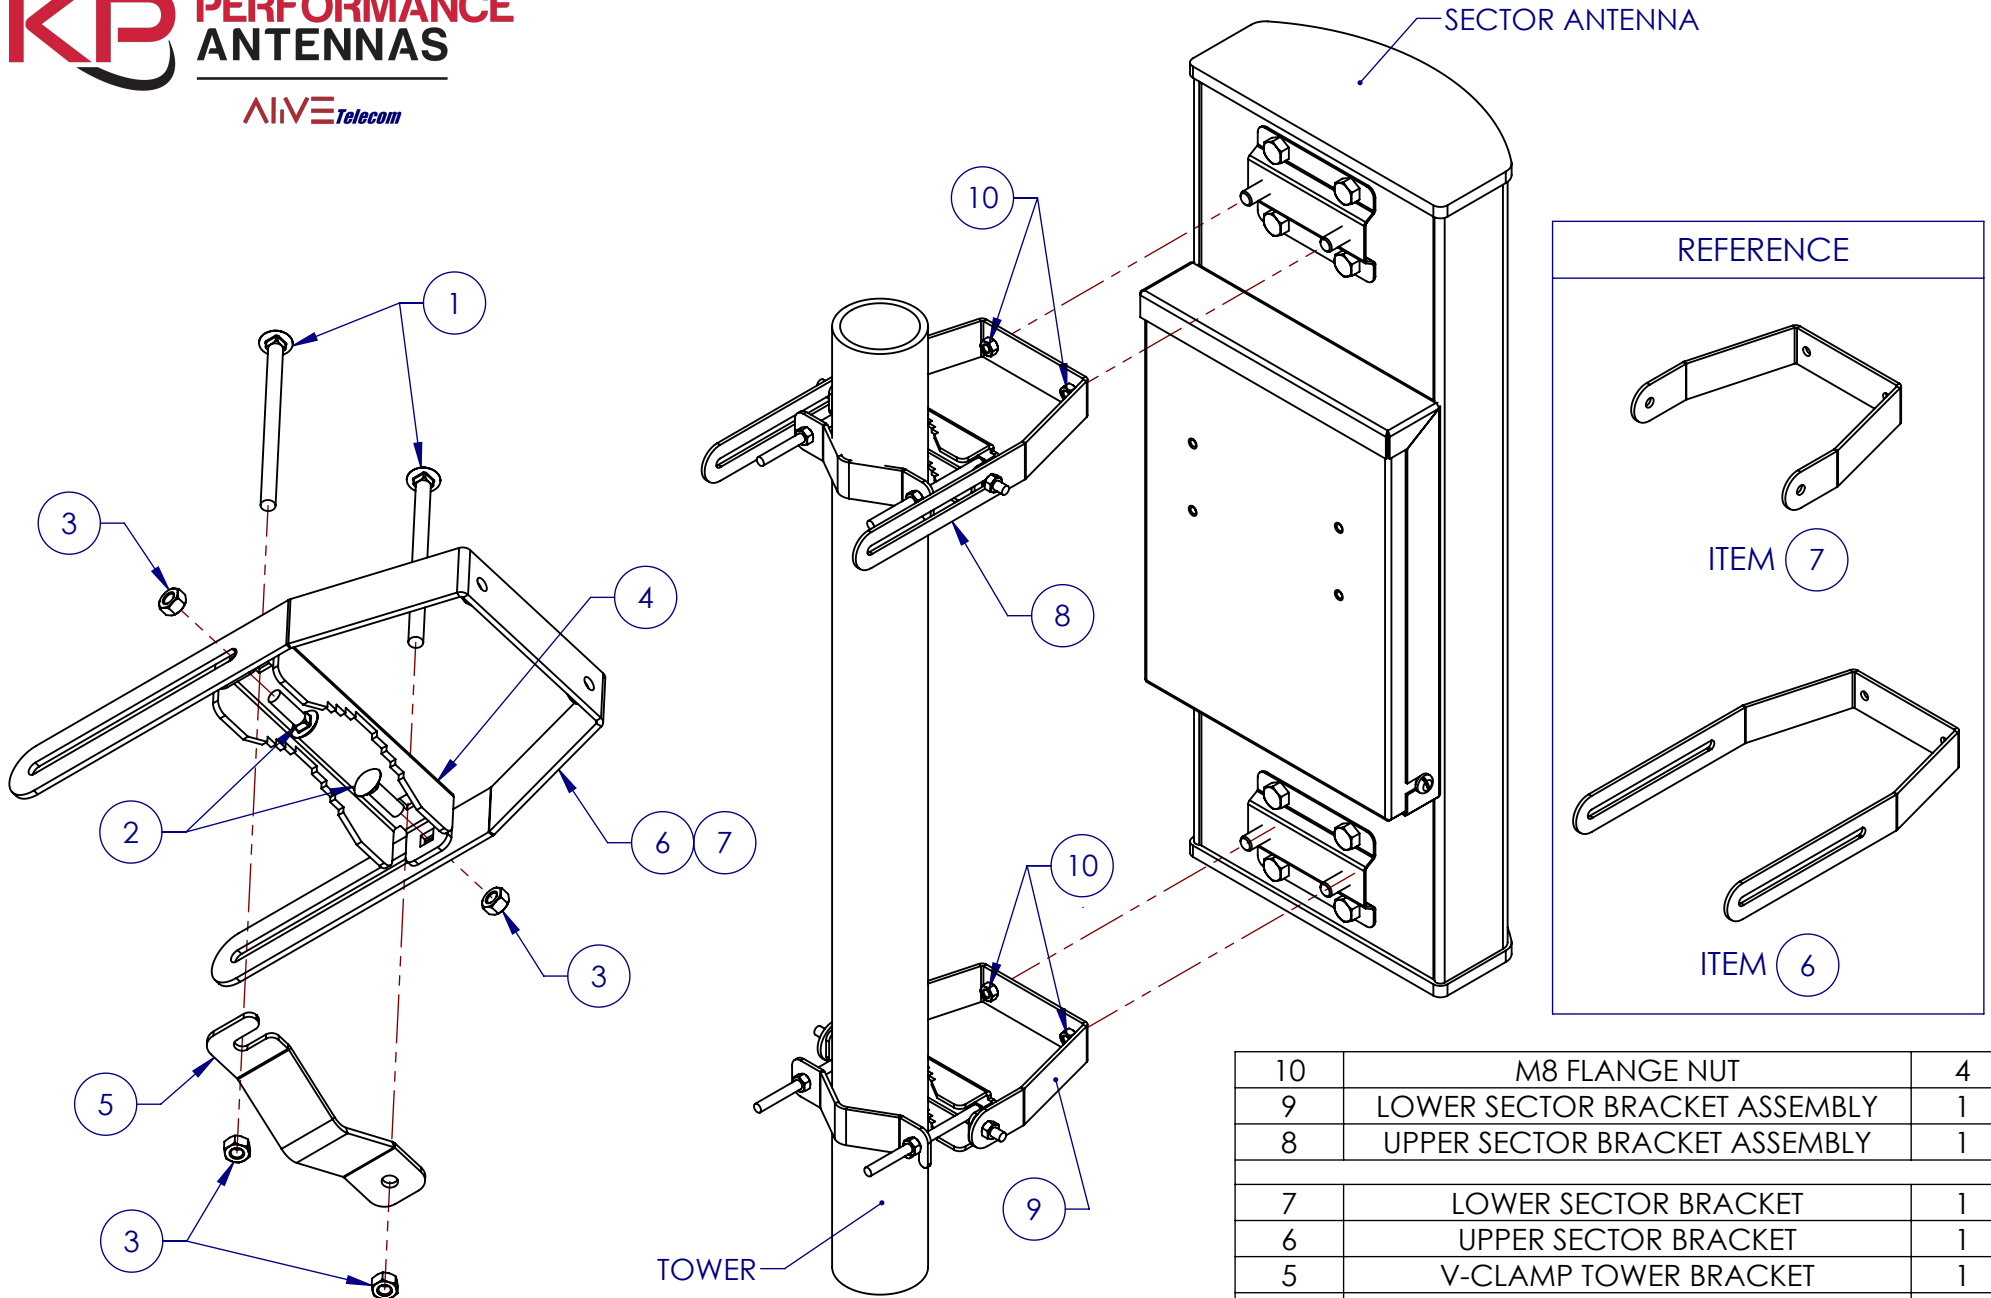

SECTOR ANTENNA MOUNTING BRACKET DIAGRAM

SECTOR BRACKET ASSEMBLY DIAGRAM
 UPPER MOUNTING BRACKET (SHOWN) USE ITEM 6
 LOWER MOUNTING BRACKET USE ITEM 7

10	M8 FLANGE NUT	4
9	LOWER SECTOR BRACKET ASSEMBLY	1
8	UPPER SECTOR BRACKET ASSEMBLY	1
7	LOWER SECTOR BRACKET	1
6	UPPER SECTOR BRACKET	1
5	V-CLAMP TOWER BRACKET	1
4	C-CLAMP TOWER BRACKET	1
3	M8 FLANGE NUT	4
2	M8 X 25 CARRIAGE BOLT	2
1	M8 X 125 CARRIAGE BOLT	2
NO.	DESCRIPTION	QTY