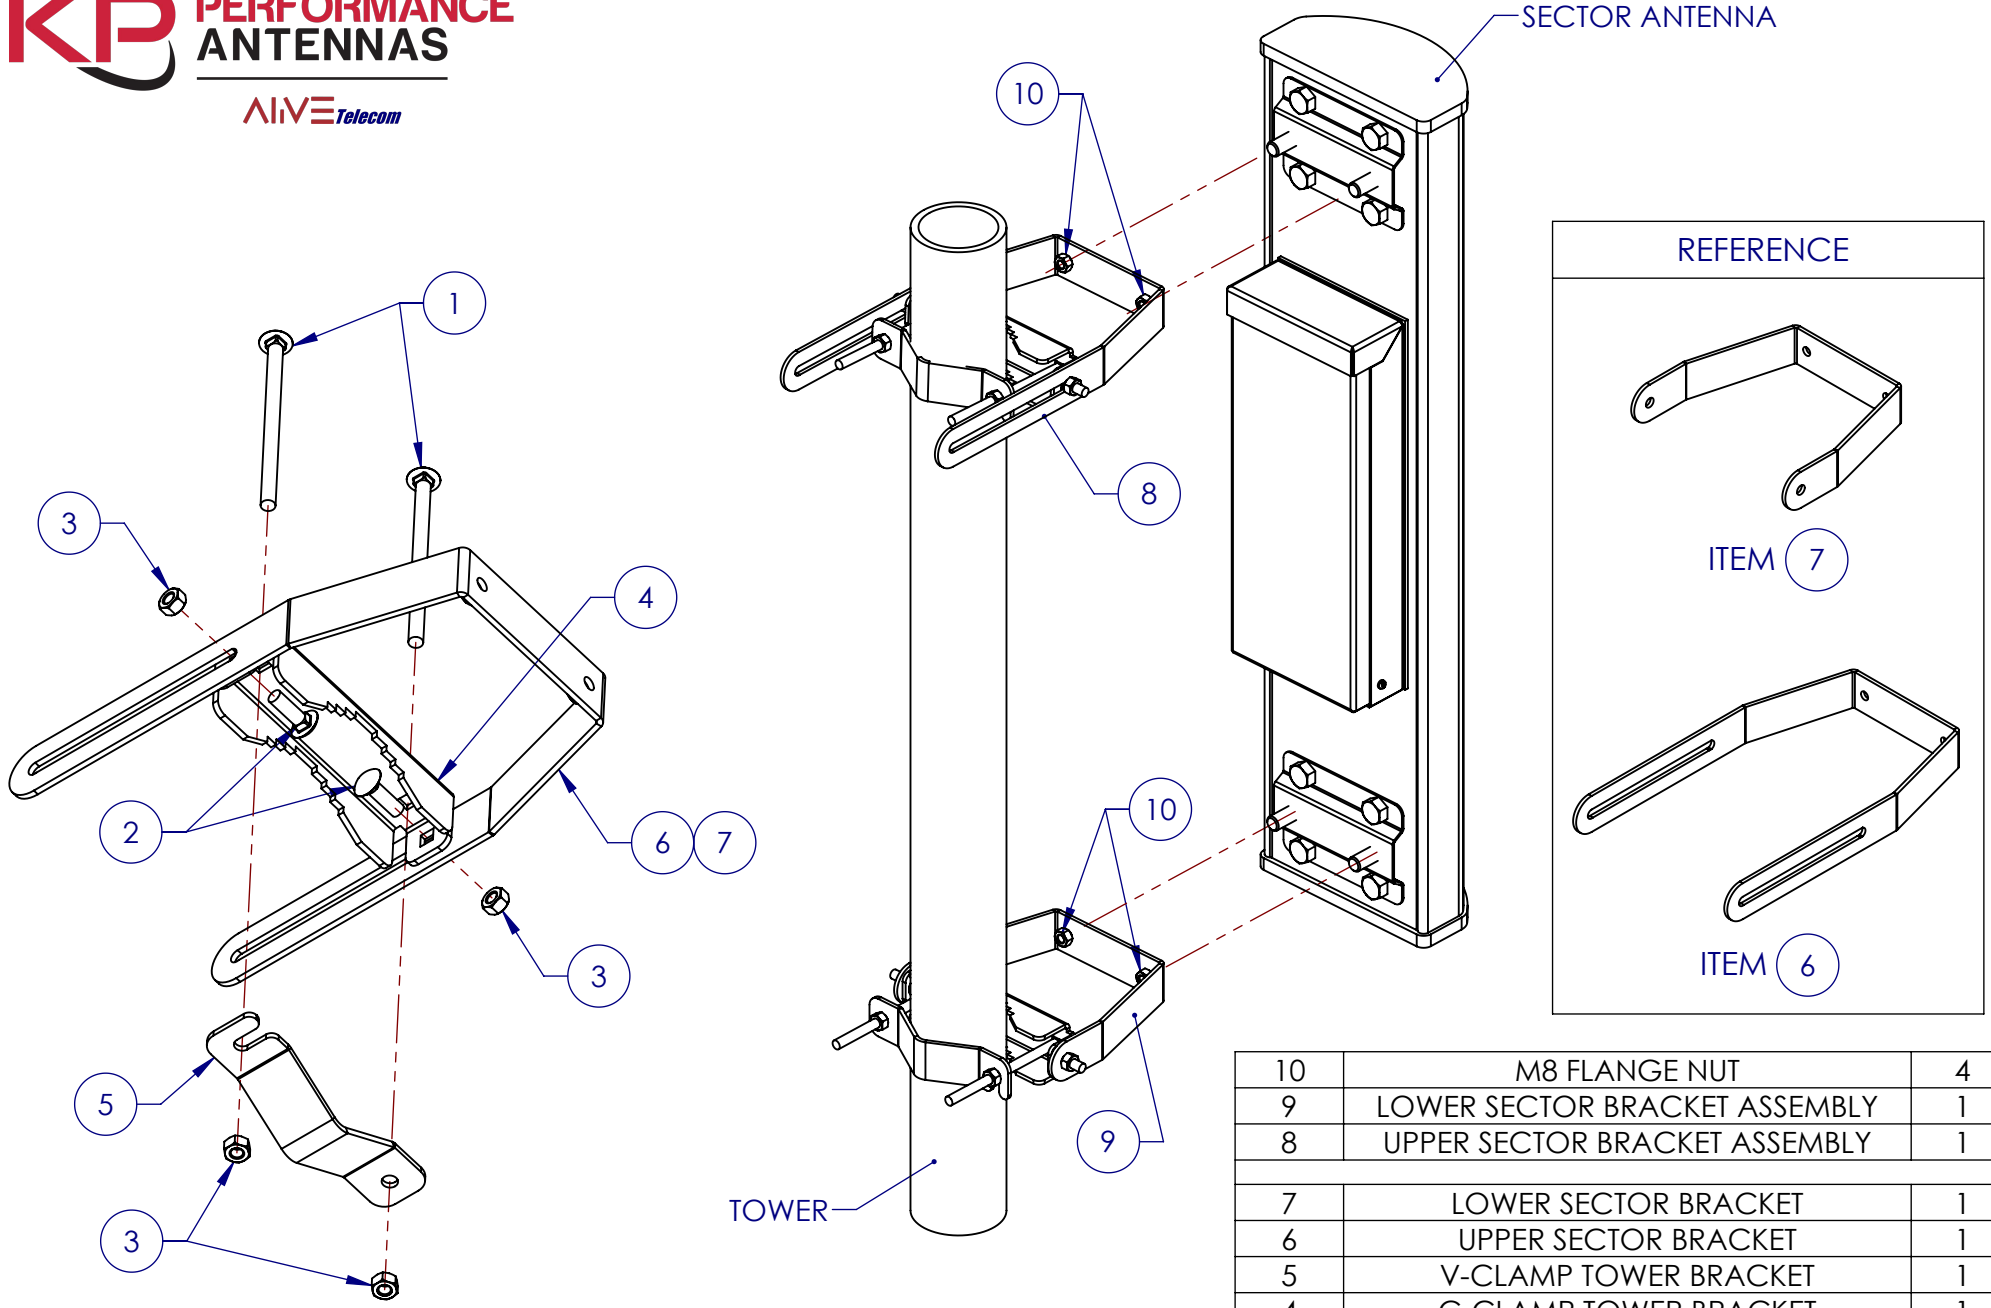

# SECTOR ANTENNA MOUNTING BRACKET DIAGRAM

SECTOR BRACKET ASSEMBLY DIAGRAM  
 UPPER MOUNTING BRACKET (SHOWN) USE ITEM 6  
 LOWER MOUNTING BRACKET USE ITEM 7

10	M8 FLANGE NUT	4
9	LOWER SECTOR BRACKET ASSEMBLY	1
8	UPPER SECTOR BRACKET ASSEMBLY	1
7	LOWER SECTOR BRACKET	1
6	UPPER SECTOR BRACKET	1
5	V-CLAMP TOWER BRACKET	1
4	C-CLAMP TOWER BRACKET	1
3	M8 FLANGE NUT	4
2	M8 X 25 CARRIAGE BOLT	2
1	M8 X 125 CARRIAGE BOLT	2
<b>NO.</b>	<b>DESCRIPTION</b>	<b>QTY</b>