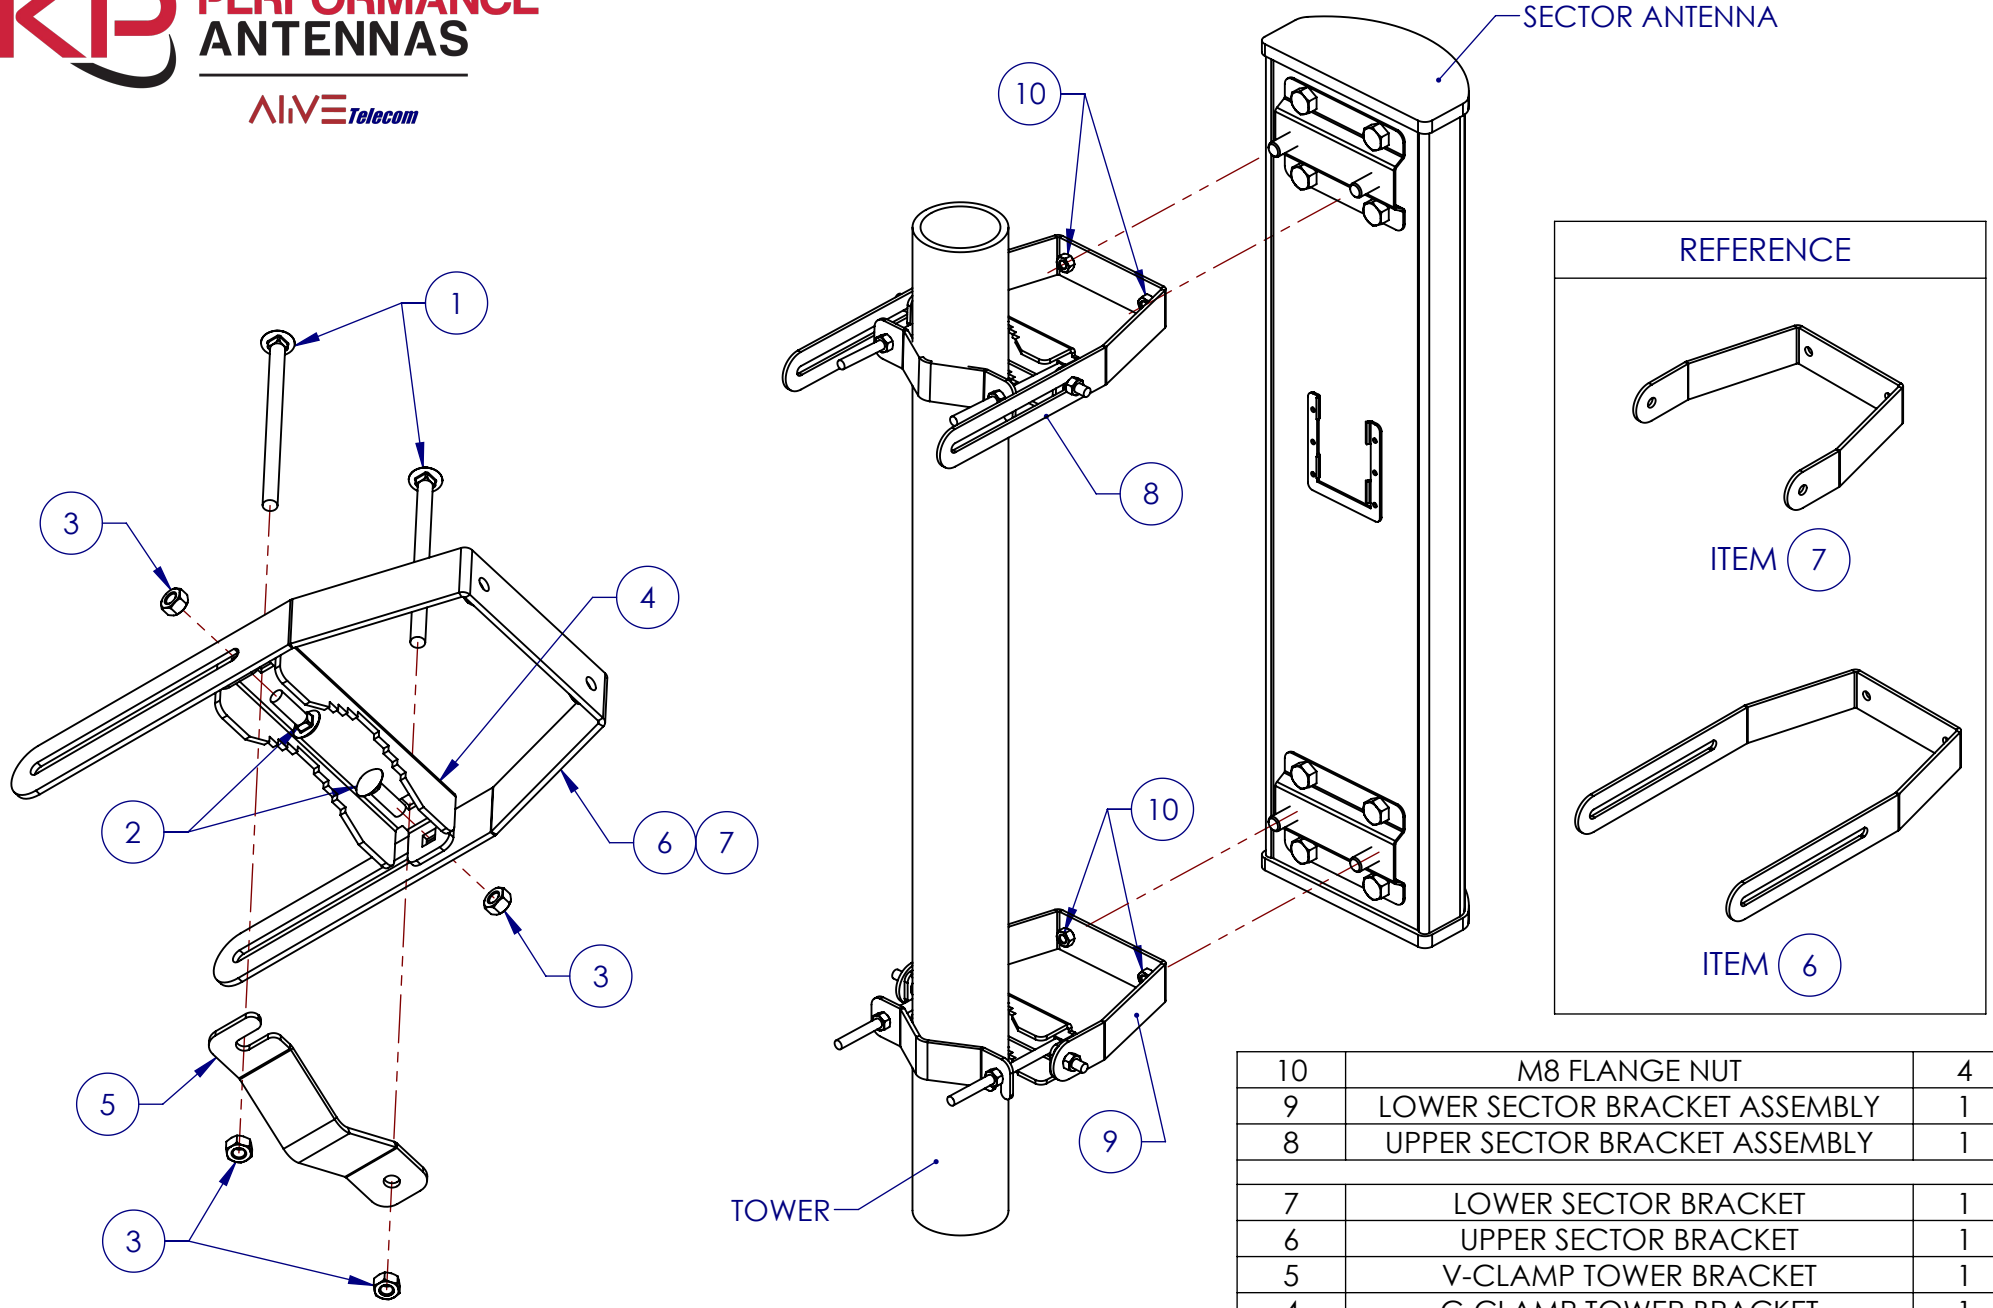

SECTOR ANTENNA MOUNTING BRACKET DIAGRAM

SECTOR BRACKET ASSEMBLY DIAGRAM
 UPPER MOUNTING BRACKET (SHOWN) USE ITEM 6
 LOWER MOUNTING BRACKET USE ITEM 7

10	M8 FLANGE NUT	4
9	LOWER SECTOR BRACKET ASSEMBLY	1
8	UPPER SECTOR BRACKET ASSEMBLY	1
7	LOWER SECTOR BRACKET	1
6	UPPER SECTOR BRACKET	1
5	V-CLAMP TOWER BRACKET	1
4	C-CLAMP TOWER BRACKET	1
3	M8 FLANGE NUT	4
2	M8 X 25 CARRIAGE BOLT	2
1	M8 X 125 CARRIAGE BOLT	2
NO.	DESCRIPTION	QTY