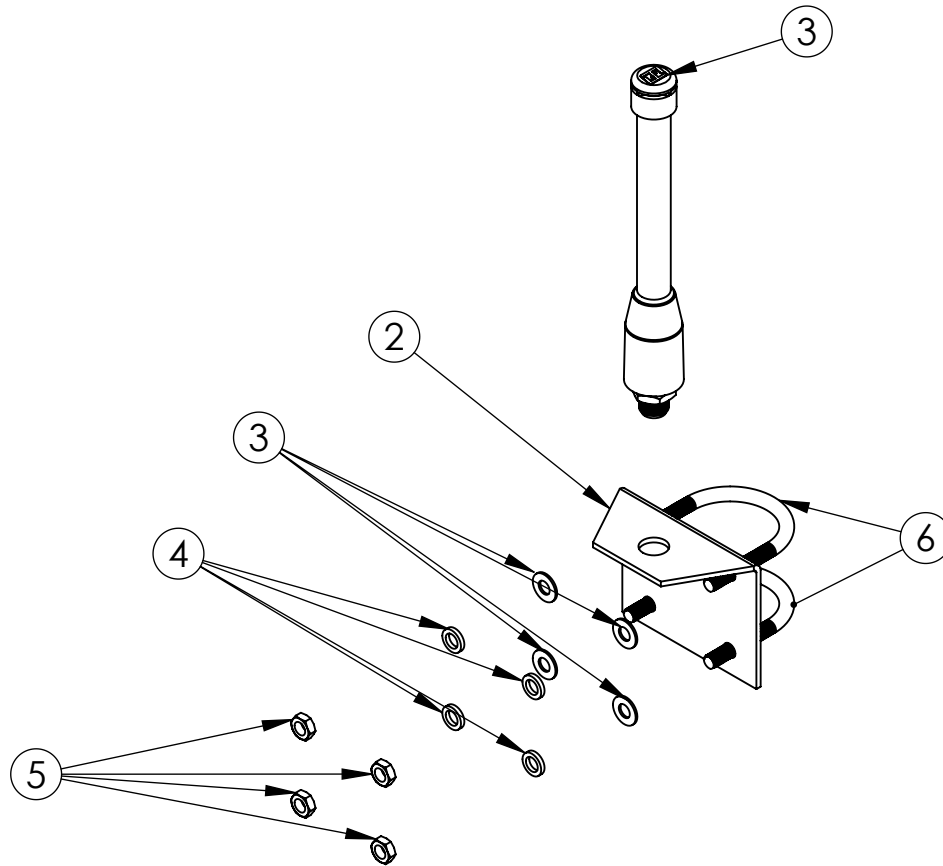

SINGLE POL OMNI INSTALL SHEET

NO.	DESCRIPTION	QTY.
1	OMNI	1
2	L-BRACKET	1
3	FLAT WASHER	4
4	LOCK WASHER	4
5	HEX NUT	4
6	U-BOLT	2