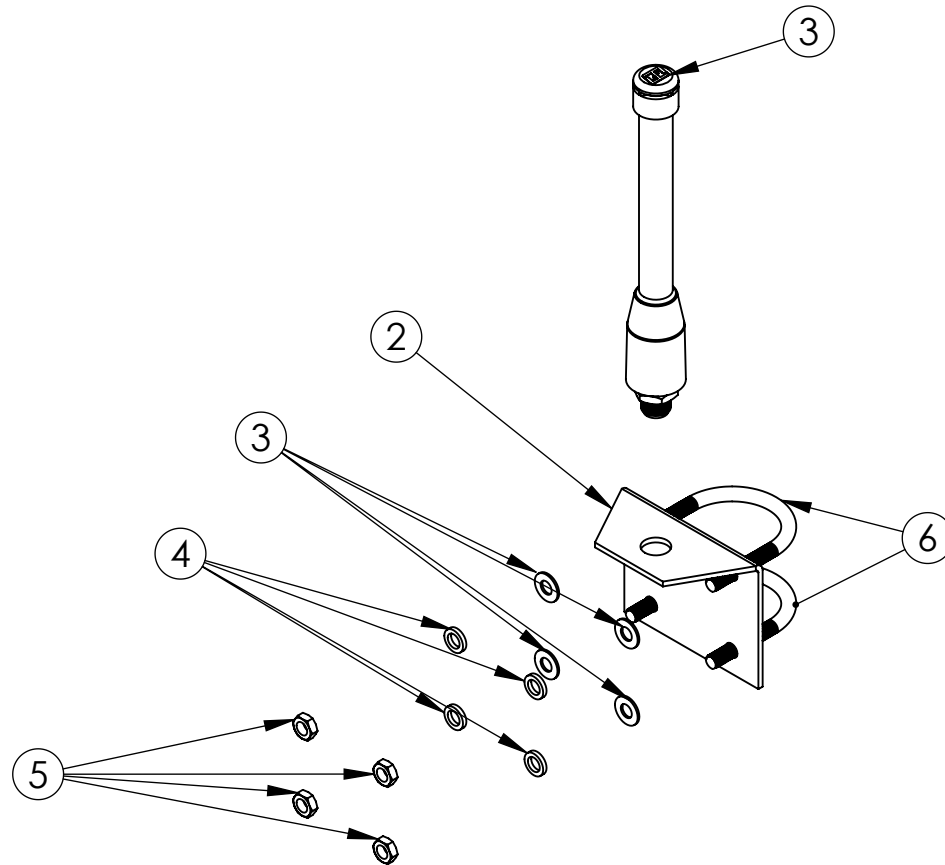

SINGLE POL OMNI INSTALL SHEET

NO.	DESCRIPTION	QTY.
1	OMNI	1
2	L-BRACKET	1
3	FLAT WASHER	4
4	LOCK WASHER	4
5	HEX NUT	4
6	U-BOLT	2