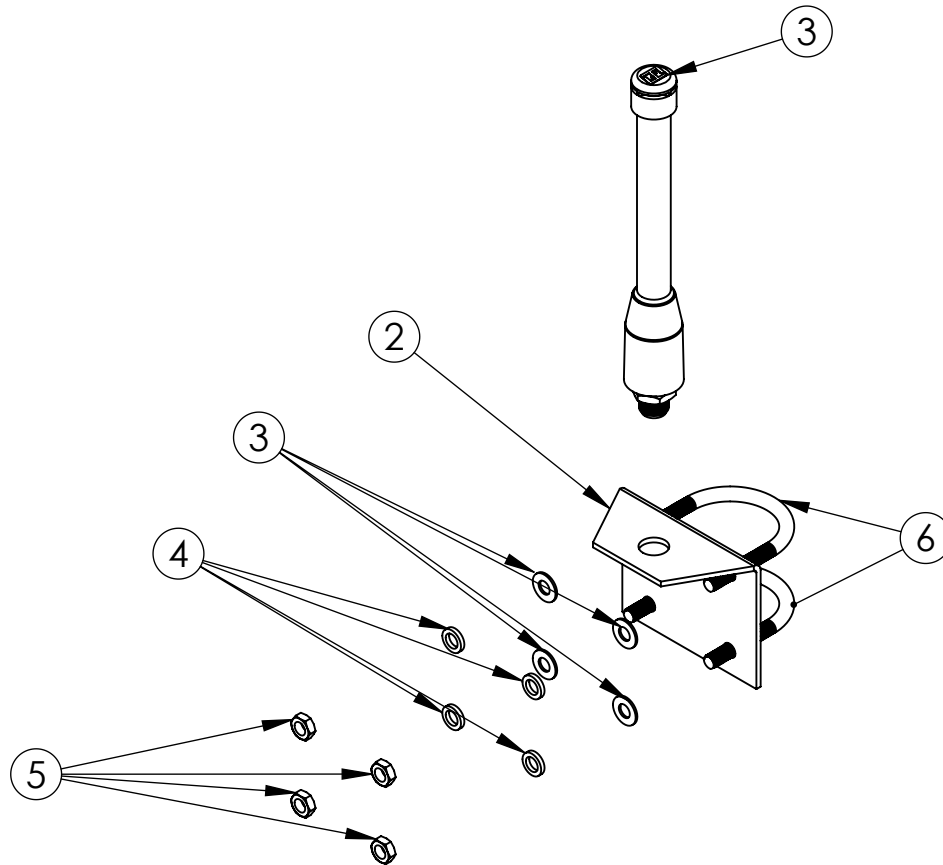

### SINGLE POL OMNI INSTALL SHEET

NO.	DESCRIPTION	QTY.
1	OMNI	1
2	L-BRACKET	1
3	FLAT WASHER	4
4	LOCK WASHER	4
5	HEX NUT	4
6	U-BOLT	2