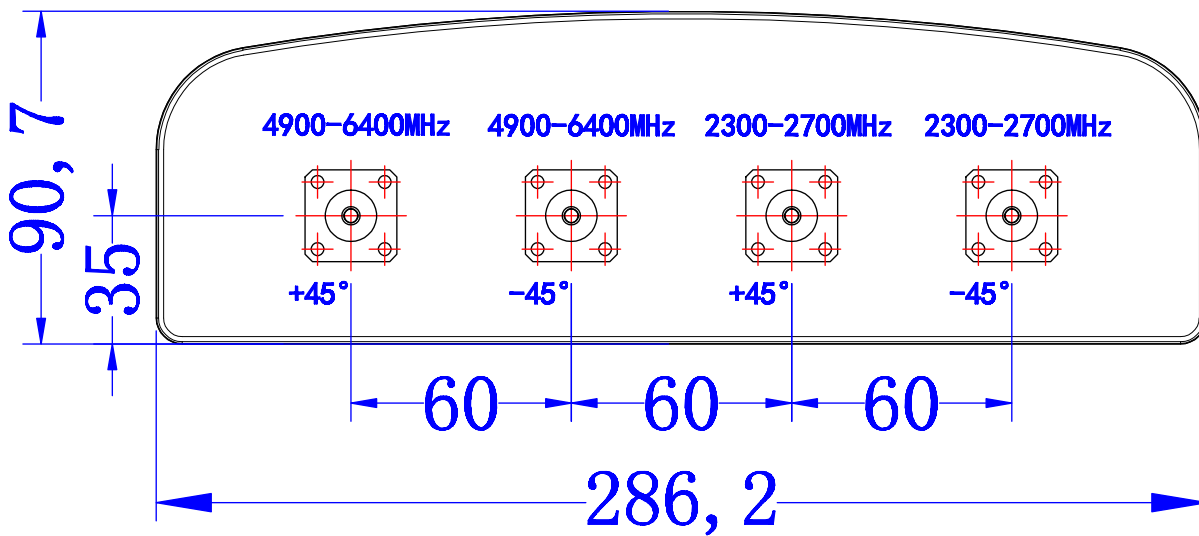

2.3 to 2.7 GHz, 4.9 to 6.4 GHz, 4-port WISP
Sector Antenna, 16 and 19 dBi, 65-degree, 2 x
2 N-type female, +/- 45 dual Polarization

KP-25SX4-65

KP-25SX4-65

Unit:mm